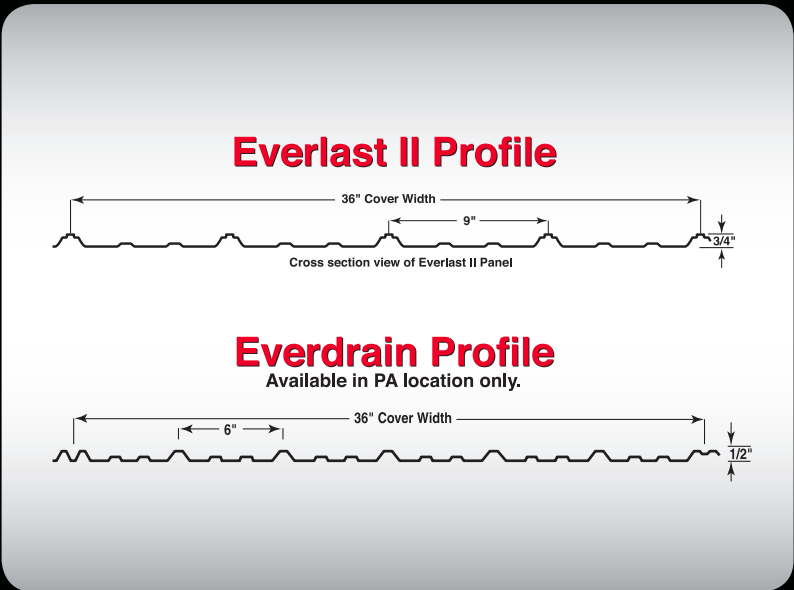

COLORBOND® is a registered trade mark of BlueScope Steel Limited.

Colors	OMNI™	LYNX
Ash Gray	☒	☒
Beige	☒	☒
Black	☒	☒
Brite White	☒	☒
Bronze	☒	☒
Brown	☒	☒
Burgundy	☒	☒
Charcoal	☒	☒
Clay	☒	☒
Crimson Red	☒	☐
Heron Blue	☒	☐
Ivy	☒	☒
Light Stone	☒	☒
Ocean Blue	☒	☒
Patina Green	☒	☒
Red	☒	☒
Slate	☒	☒
Tan	☒	☒

Four locations to serve you!

Everlast Roofing, Inc.
10 Enterprise Court,
Lebanon, PA 17042
Phone: (717) 270-6554
Fax: (717) 270-6569

Everlast Roofing, Inc.
7180 N 050 E
Howe, IN 46746
Phone: (260) 562-3783
Fax: (260) 562-3738

Everlast Roofing, Inc.
140 Blackbrook Rd
Painesville, OH 44077
Phone: (440) 375-1030
Fax: (440) 350-1412

Everlast Roofing, Inc.
24 JR Mains Drive
Bridgton, ME 04009
Phone: (207) 647-5500
Fax: (207) 647-5599