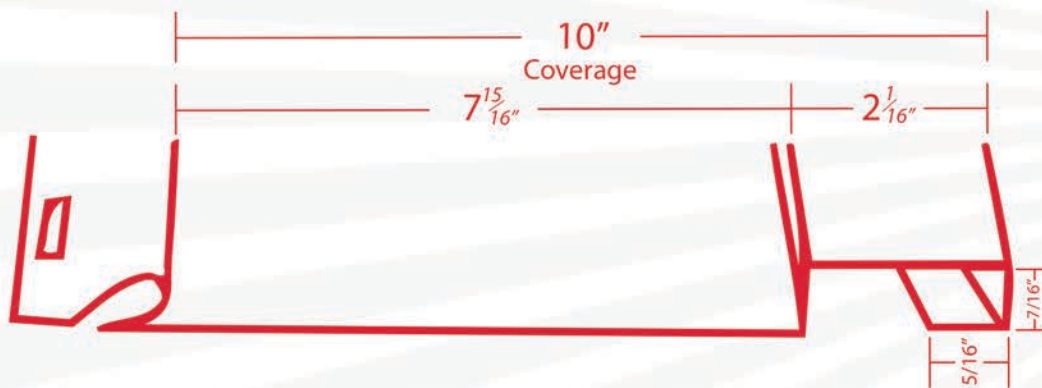

BOARD & BATTEN

CONCEALED FASTENER SIDING PANEL SYSTEM

BOARD & BATTEN FEATURES

- ✓ Longevity! More durable than vinyl and less maintenance than wood.
- ✓ No exposed fasteners.
- ✓ Cut to Custom Lengths, Reduce Wastes on Job-Sites
- ✓ Optional embossed wood texture.
- ✓ Available in 26 GA.

MAINTENANCE

Unlike wood this metal profile is easy to maintain. Wood requires yearly maintenance to keep its attractive appearance. Our panel requires no painting, sealing, or power-washing! Our panel system is seamless. Traditional board and batten is patched together that potentially could welcome insects, moisture, & dirt.