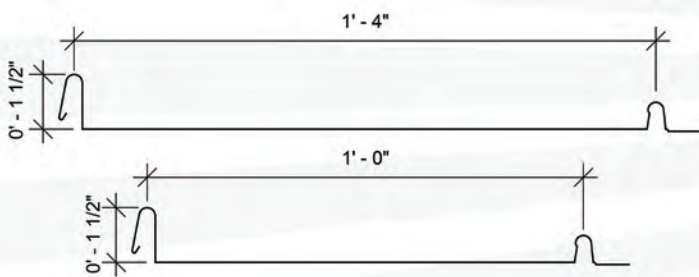

SNAP-LOCK

FLAT PROFILE

STYRATED PROFILE

SNAP-LOCK FEATURES

- No Exposed Fasteners
- Cut To Length, Labeled Pieces
- Film applied during forming process to protect during installation and delivery
- Available in 28 colors with a 40-year warranty