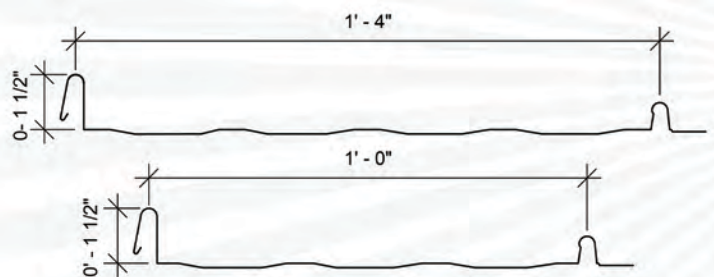

SNAP-LOCK

FLAT PROFILE

STYRATED PROFILE

SNAP-LOCK FEATURES

- No Exposed Fasteners
- Cut To Length, Labeled Pieces
- Film applied during forming process to protect during installation and delivery
- Available in 28 colors with a 40-year warranty

LASTS A LIFETIME

The Snap-Lock panel is a popular choice in residential roofing, both new construction and remodeling projects. This profile has been proven to withstand the toughest of elements, the industry expects at least 50 years for a maintained Standing Seam roof system. This will most likely mean it will be the last roof you will ever have to have installed. With multiple profile options, you can find the unique look for your next roofing project.